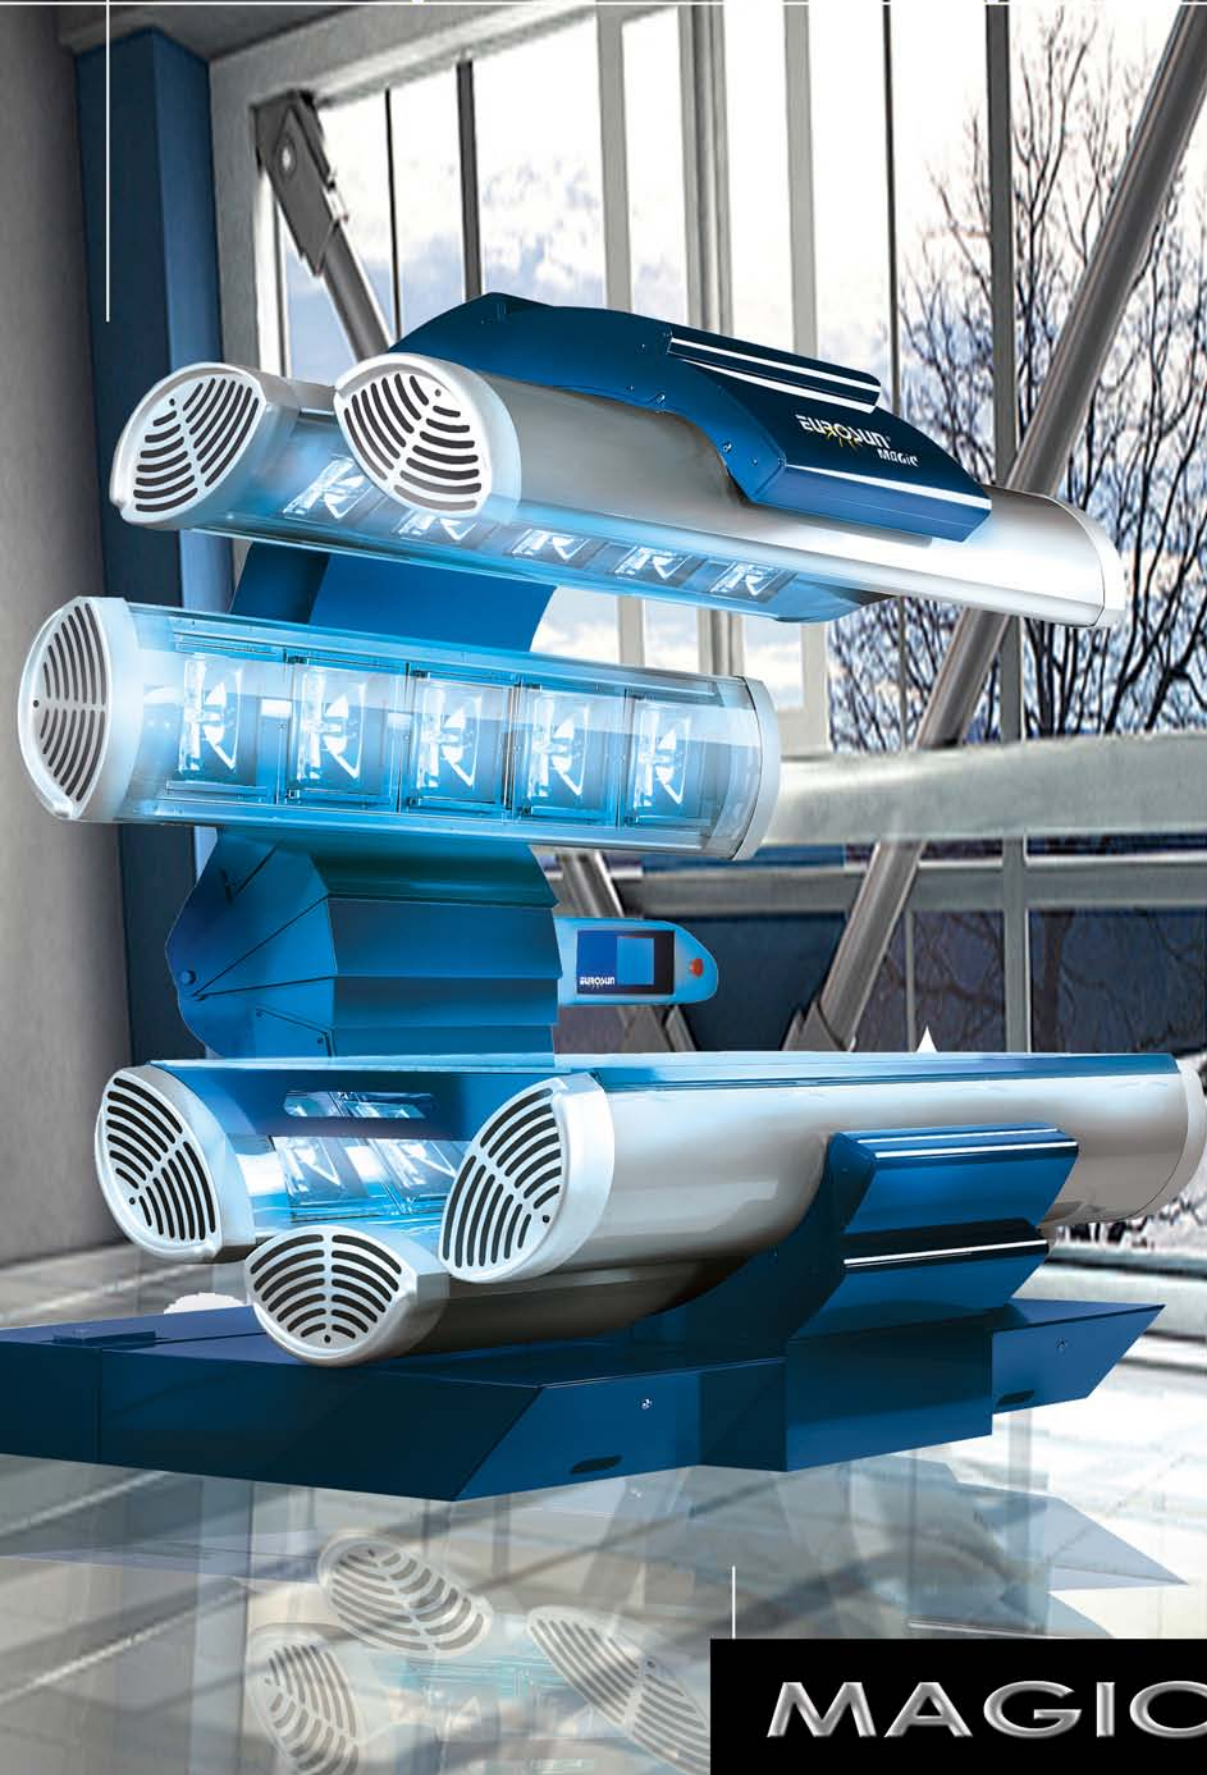

the most powerful bed on the planet

Dimensions
86"65"x81"

Min Room Size
96"x84"

Voltage
208V tp 240V 60Hz

Total Power
36,000 W

Load
100A/Phase (208V)
87A/Phase (240V)

Lamps
30 x 1,200W

Session Time
12 Minutes

Voice Prompt System

UV Filter
Safety Switches

LCD Graphic Display

MAGIC 636